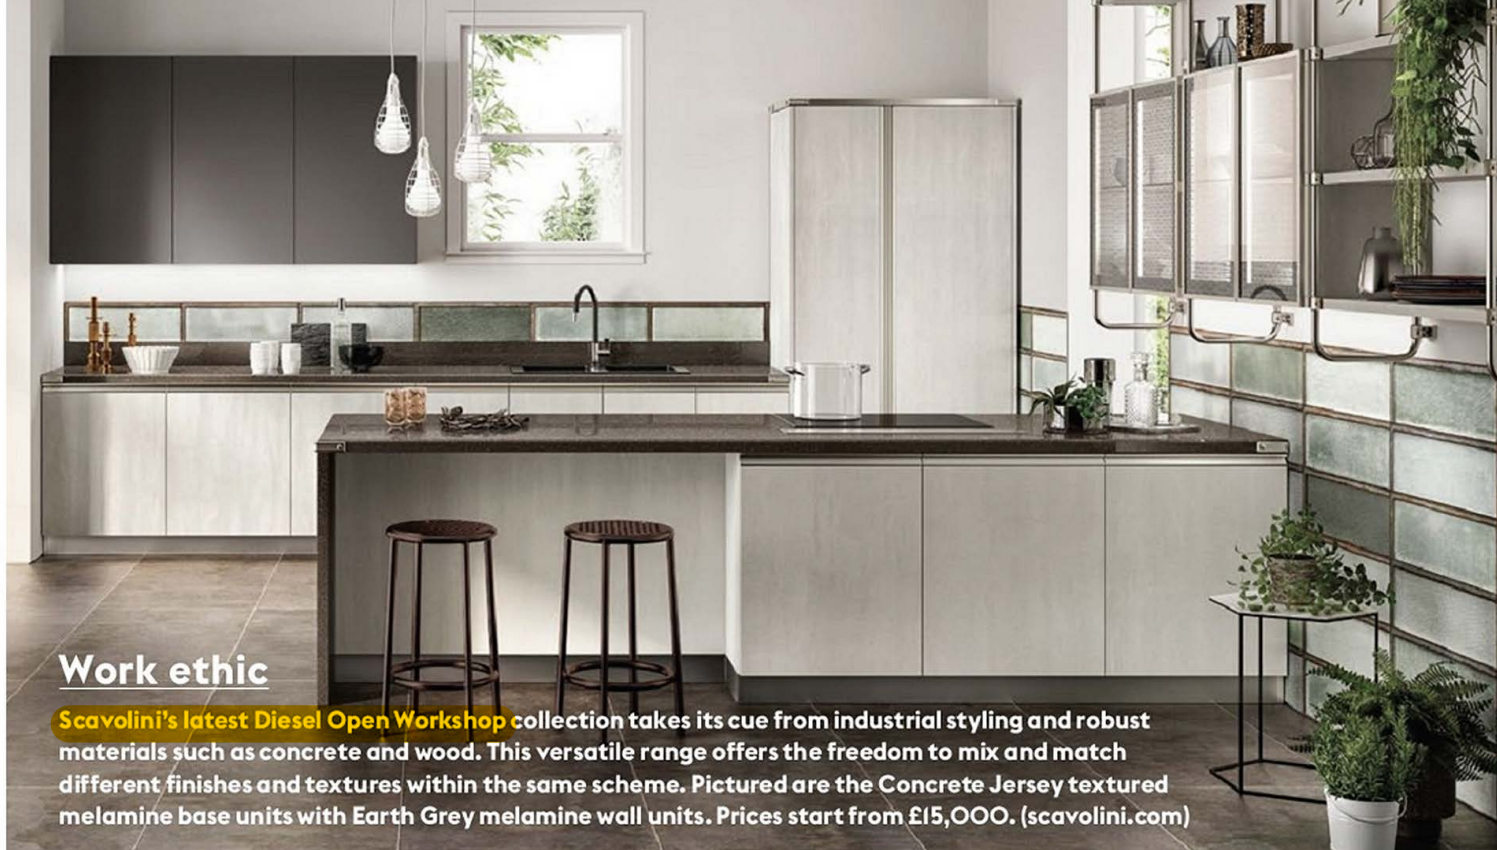

A CLEAR DIVISION
Buyer's guide to internal
glass walls and doors

KITCHEN UPGRADE

Work ethic

Scavolini's latest Diesel Open Workshop collection takes its cue from industrial styling and robust materials such as concrete and wood. This versatile range offers the freedom to mix and match different finishes and textures within the same scheme. Pictured are the Concrete Jersey textured melamine base units with Earth Grey melamine wall units. Prices start from £15,000. (scavolini.com)

Slide along

The Chef Control feature on Whirlpool's new range of 6th Sense black-glass induction hobs allows pans to be moved from one cooking zone to another without a change in temperature. The FlexiSide function uses bridging technology to combine the zones to heat bigger pans. Choose from 600mm or 770mm widths. From £449.99. (whirlpool.co.uk)